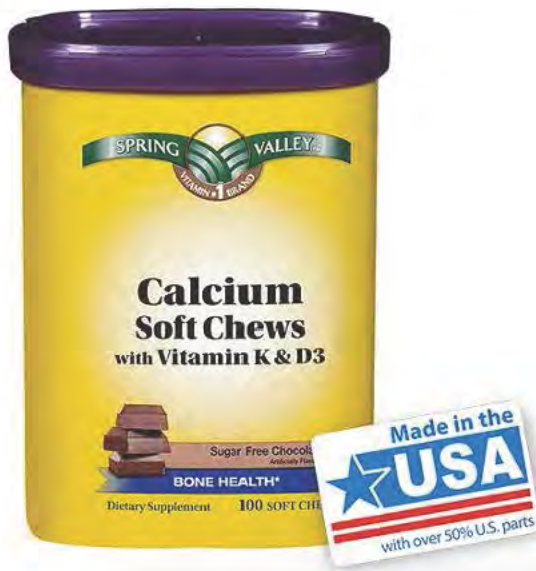

Spring Valley Bone Health Sugar Free Chocolate Calcium Soft Chews, 100 Count

Spring Valley Bone Health Sugar Free Chocolate Calcium Soft Chews, 100 count

★★★★★ 0 reviews Q&A By: Spring Valley Walmart #: 552196853

Specifications

Supplement facts

Model No.:	86155
Shipping Weight (in pounds):	1.1
Product in Inches (L x W x H):	3.25 x 4.25 x 5.75
Assembled in Country of Origin:	USA
Origin of Components:	USA
Walmart No.:	552196853