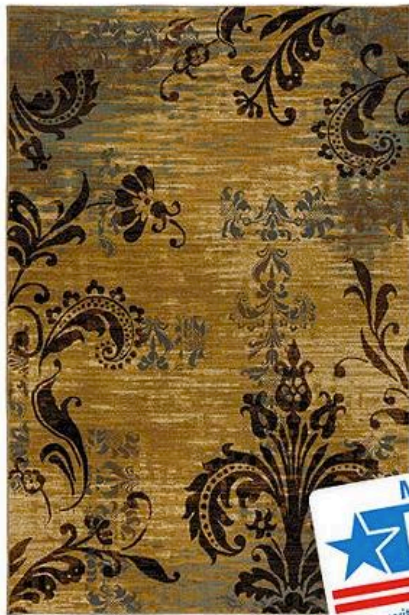

Mohawk Home Imperial Palace Woven Rug

Mohawk Home Imperial Palace Woven Rug

★★★★★ 0 reviews Q&A By: Mohawk Walmart #: 552232913

Specifications

Primary Color:	Multi-Color
Model No.:	58900-58061-058
Shipping Weight (in pounds):	28.45
Product in Inches (L x W x H):	94.0 x 63.0 x 0.25
Assembled in Country of Origin:	USA
Origin of Components:	USA
Walmart No.:	552232913