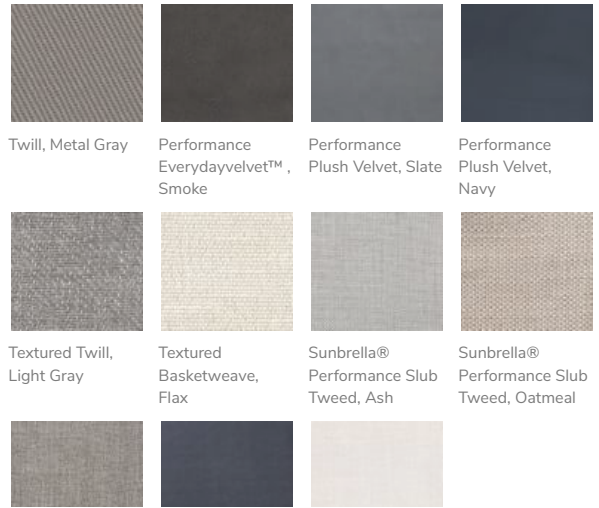

SELECT FABRIC AND COLOR

- FABRIC
- COLOR

5-8 Weeks (Made-to-Order)

Twill, White Twill, Cream Twill, Parchment Twill, Sierra Red

Twill, Cadet Navy Brushed Crossweave, Natural Brushed Crossweave, Light Gray Brushed Crossweave, Charcoal

Brushed Performance Performance Performance

8+ Weeks (Made-to-Order)

[VIEW LARGER](#)

SHOW US YOUR STYLE

Be the first to show us how you've styled this item!

[ADD YOUR PHOTOS](#)

Save Like 0 EMAIL PRINT

GREENGUARD GOLD CERTIFIED